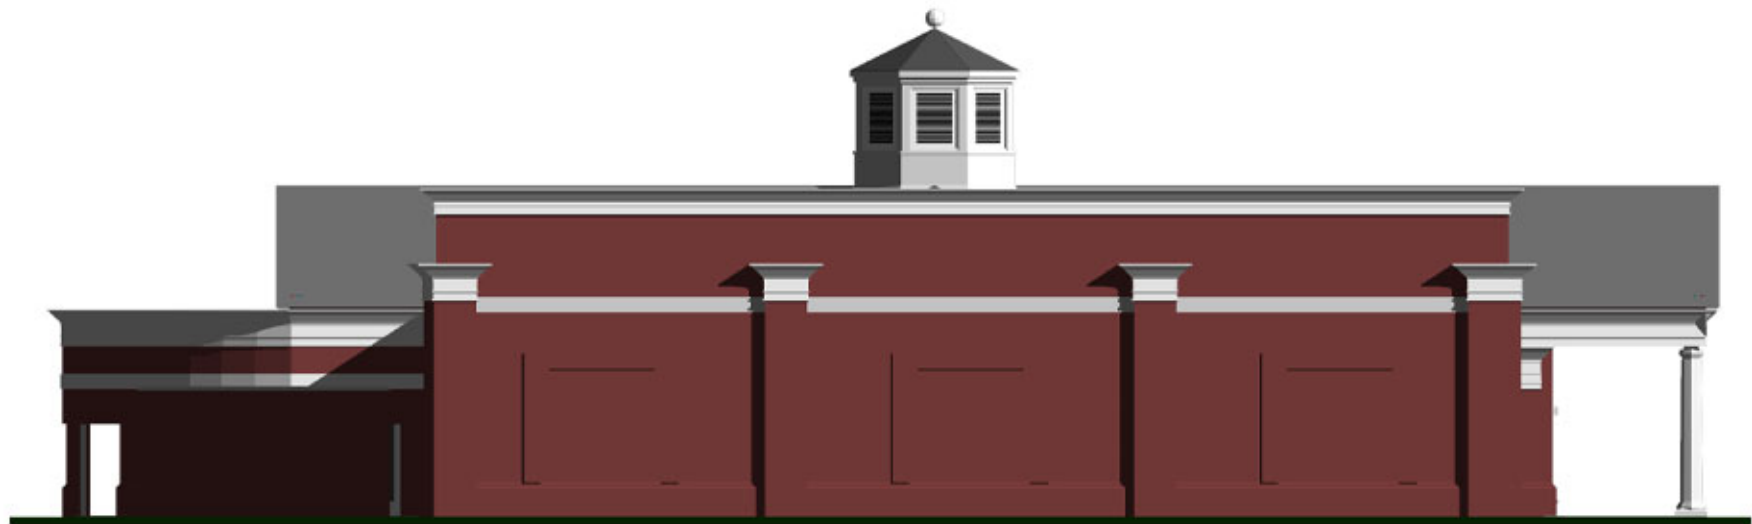

## South Elevation

---

Fire Station 12- UVA Research Park at North Fork  
Final Submission 8.28.06